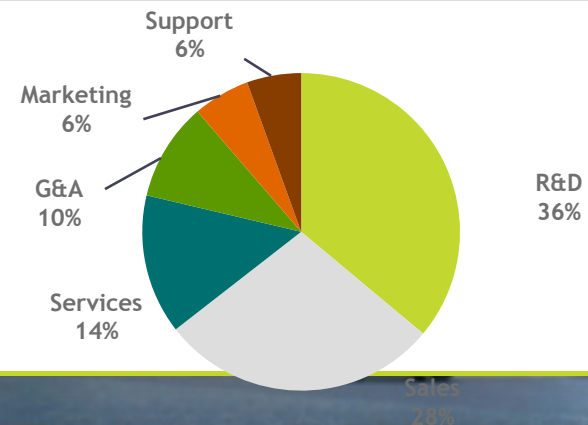

Headcount by Function (Q1 2012)