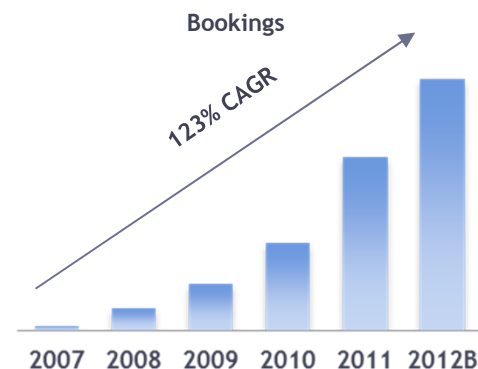

Where we are