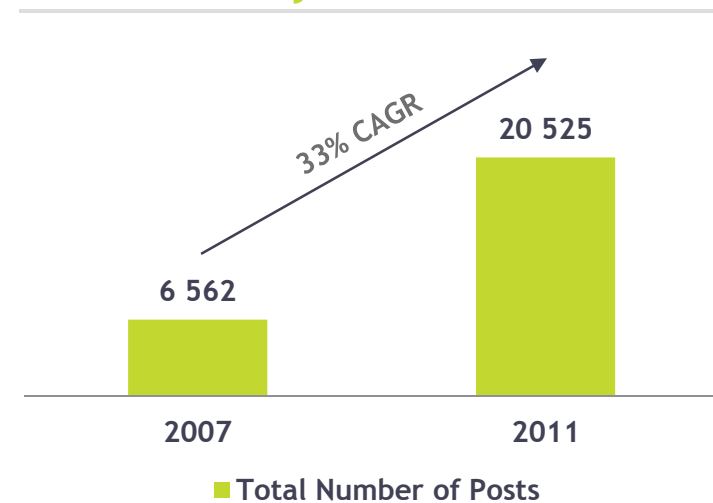

Forum Activity