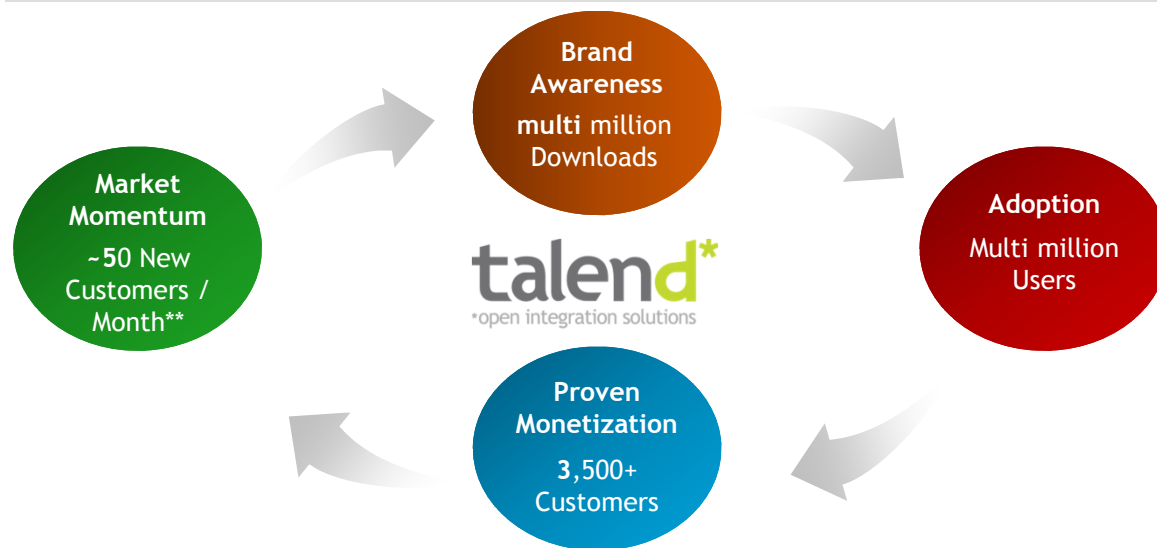

Talend Overview

At a glance

- Provide a comprehensive integration solution that includes individual products addressing Data Integration, Data Quality, MDM and ESB
- Open source business model:
  - Subscriptions, including support, additional enterprise class product features
  - Training and services
- Recognized as the open source leader in each of its market categories
  - Gartner MQ
  - Forrester DI wave

* Since 2007
** Since 2011

Who we are

- Offices in 8 countries
- Over 3,500 paying customers across different industry verticals and company sizes
- +400 employees –51% in Europe; 26% in North America; and 23% in Asia Pacific
- Backed by Silver Lake Sumeru, Balderton Capital and Idinvest Partners

How we've done it *