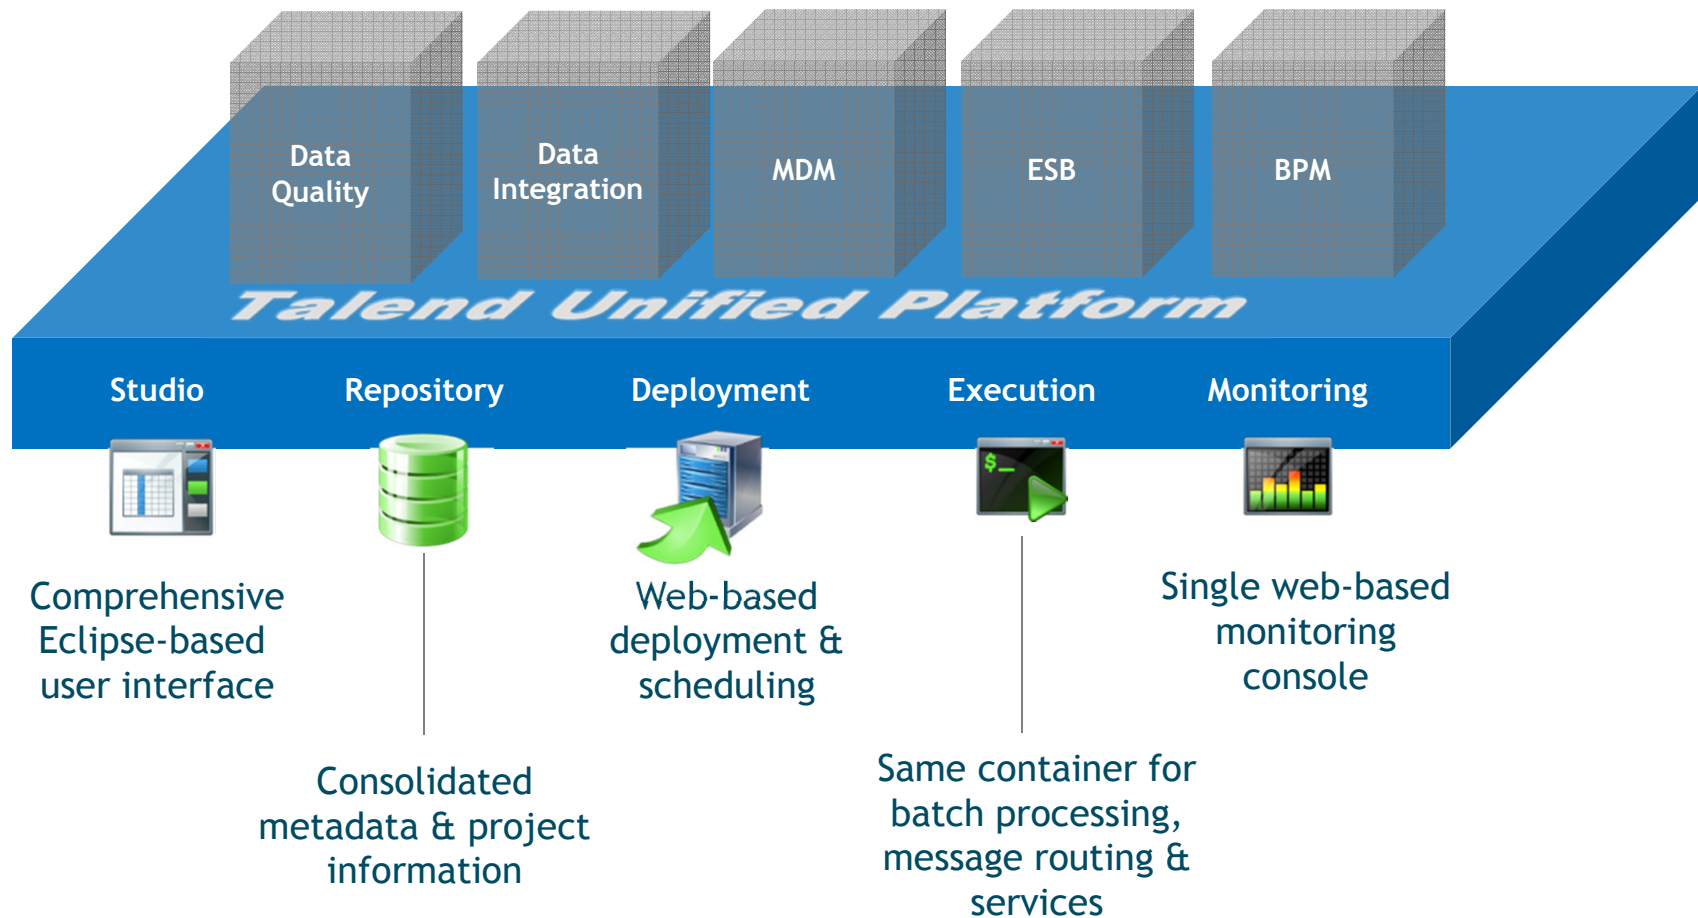

Talend, Global Leader in Open Source Integration Solutions

Bertrand Diard

THANK YOU!!!

Step back for a second

Where are we now after 5 years

Talend Overview

At a glance

- Provide a comprehensive integration solution that includes individual products addressing Data Integration, Data Quality, MDM and ESB
- Open source business model:
 - Subscriptions, including support, additional enterprise class product features
 - Training and services
- Recognized as the open source leader in each of its market categories
 - Gartner MQ
 - Forrester DI wave

A Market Leading Integration Solution

Enterprise Grade Unified Platform

Recognized Open Source Leader

Data Integration 2011

Only OSS vendor in DI MQ

Data Quality 2011

Only OSS vendor in DQ MQ

Application Integration 2010 Magic Quadrant for Shared SOA Interoperability Infrastructure Projects