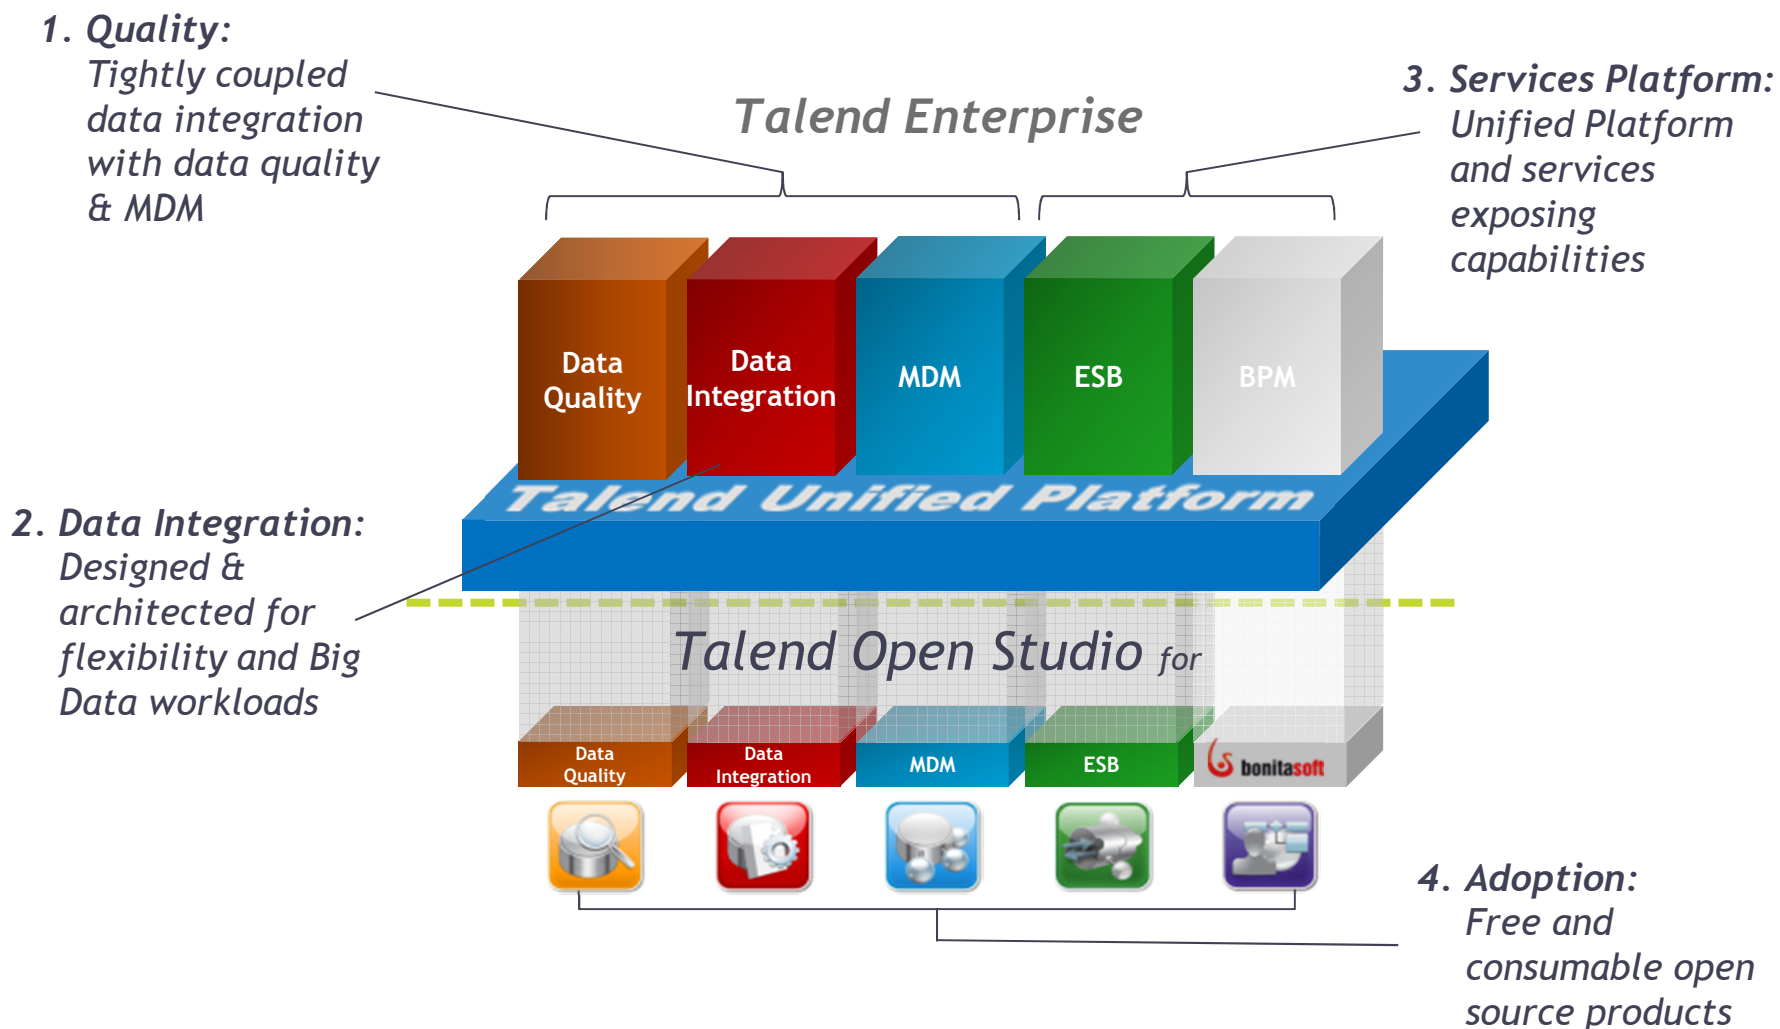

Talend, Global Leader in Open Source Integration Solutions

Bertrand Diard

THANK YOU!!!

Step back for a second

Where are we now after 5 years

Talend Overview

At a glance

- Provide a comprehensive integration solution that includes individual products addressing Data Integration, Data Quality, MDM and ESB
- Open source business model:
 - Subscriptions, including support, additional enterprise class product features
 - Training and services
- Recognized as the open source leader in each of its market categories
 - Gartner MQ
 - Forrester DI wave

A Market Leading Integration Solution

Enterprise Grade Unified Platform

Recognized Open Source Leader

Data Integration 2011

Only OSS vendor in DI MQ

Data Quality 2011

Only OSS vendor in DQ MQ

Application Integration 2010 Magic Quadrant for Shared SOA Interoperability Infrastructure Projects