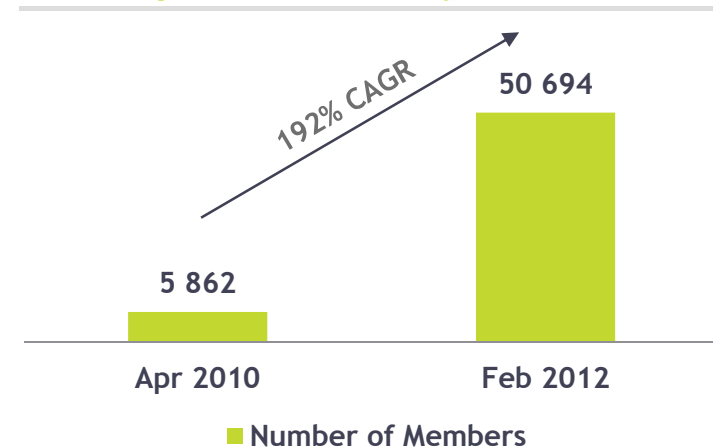

A Vibrant Community

talend forge TalendForge

- **Forum**
  - Talend's technical community site
  - Where users ask questions and discuss Talend's open source data management tools
  - 79,000+ posts in 11 forums from 50,000+ members (450+/week)
- **Exchange**
  - Where the community can share items related to Talend's open source products
  - 350+ extensions from 100+ contributors, 70,000+ downloads
  - Connectors for BIRT, Google Analytics, Twitter, and many others
- **Babli**
  - Community tool allowing users to translate Talend software into their language
  - 69,000+ strings from 70+ community translators in 15 languages
- **Bugtracker**
  - Community tool used to notify problems and find solutions to bugs in Talend products
  - 7,000+ issues reported from 1,500+ community testers
- **Other Community-Initiated Projects**
  - DataStage auditing/migration tools, Excel reporting
  - Spatial Data Integrator (SDI) module

Developer Community Members