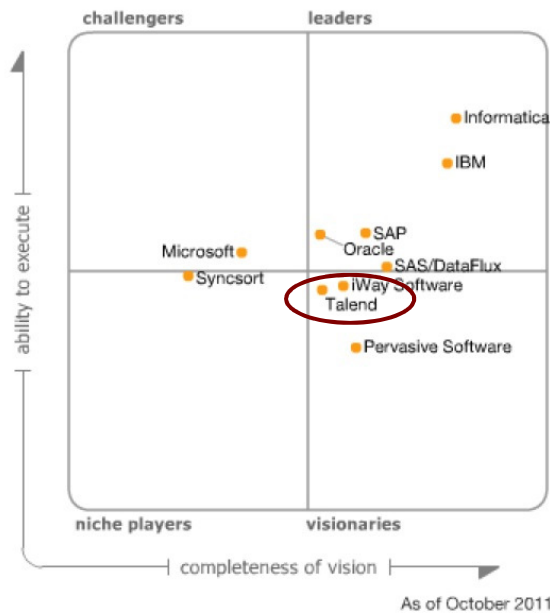

A Market Leading Integration Solution

Enterprise Grade Unified Platform

Recognized Open Source Leader

Data Integration 2011

Only OSS vendor in DI MQ

Data Quality 2011

Only OSS vendor in DQ MQ

Application Integration 2010 Magic Quadrant for Shared SOA Interoperability Infrastructure Projects